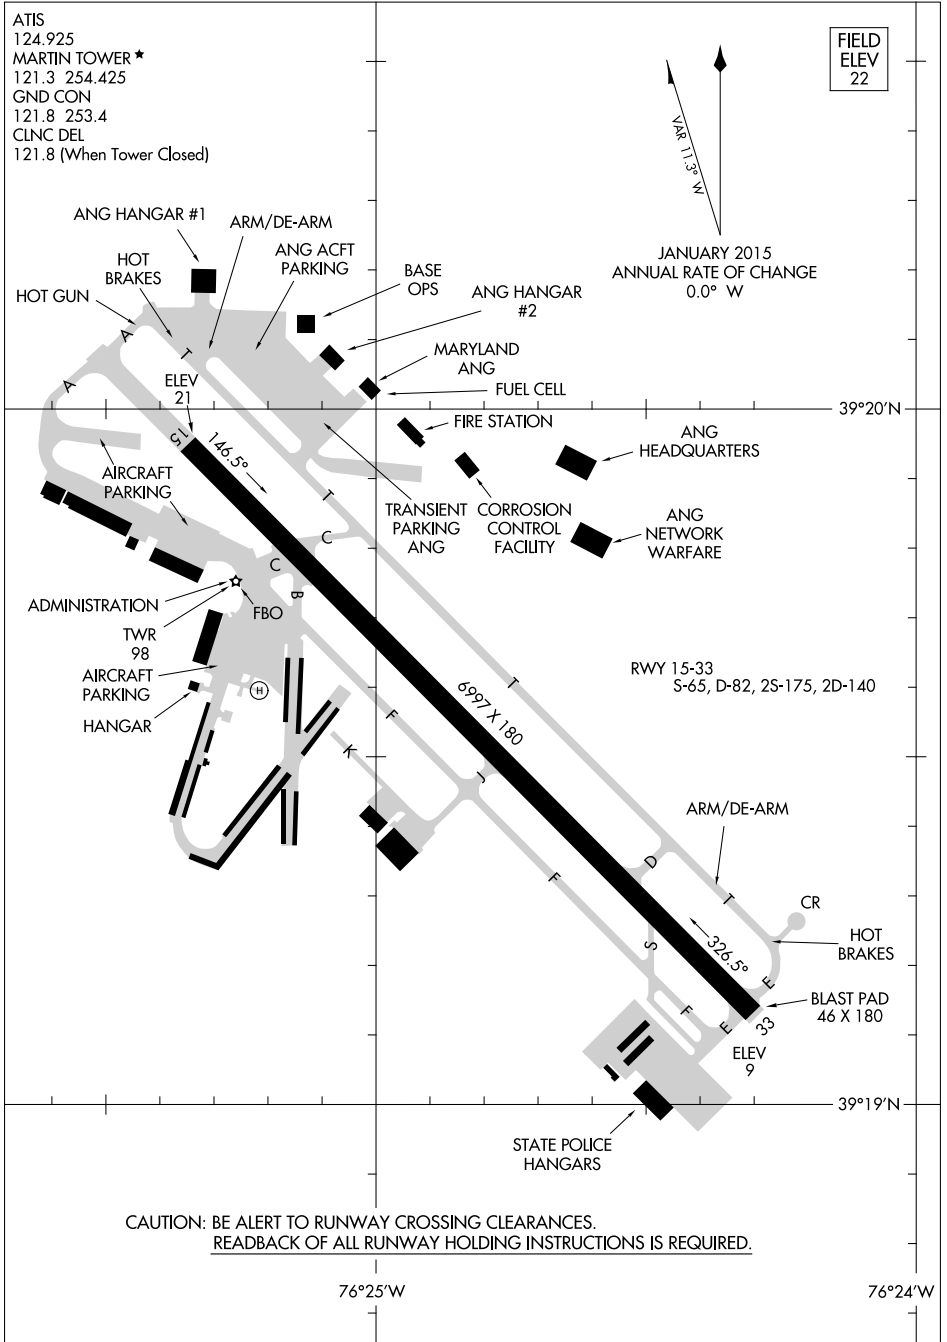

18088

AIRPORT DIAGRAM

AL-5222 (FAA)

MARTIN STATE (MTN)
BALTIMORE, MARYLAND

ATIS
124.925
MARTIN TOWER ★
121.3 254.425
GND CON
121.8 253.4
CLNC DEL
121.8 (When Tower Closed)

FIELD
ELEV
22

VAR 11.3° W
JANUARY 2015
ANNUAL RATE OF CHANGE
0.0° W

NE-3, 19 JUL 2018 to 16 AUG 2018

NE-3, 19 JUL 2018 to 16 AUG 2018

CAUTION: BE ALERT TO RUNWAY CROSSING CLEARANCES.
READBACK OF ALL RUNWAY HOLDING INSTRUCTIONS IS REQUIRED.

76°25'W

76°24'W

AIRPORT DIAGRAM

18088

BALTIMORE, MARYLAND
MARTIN STATE (MTN)