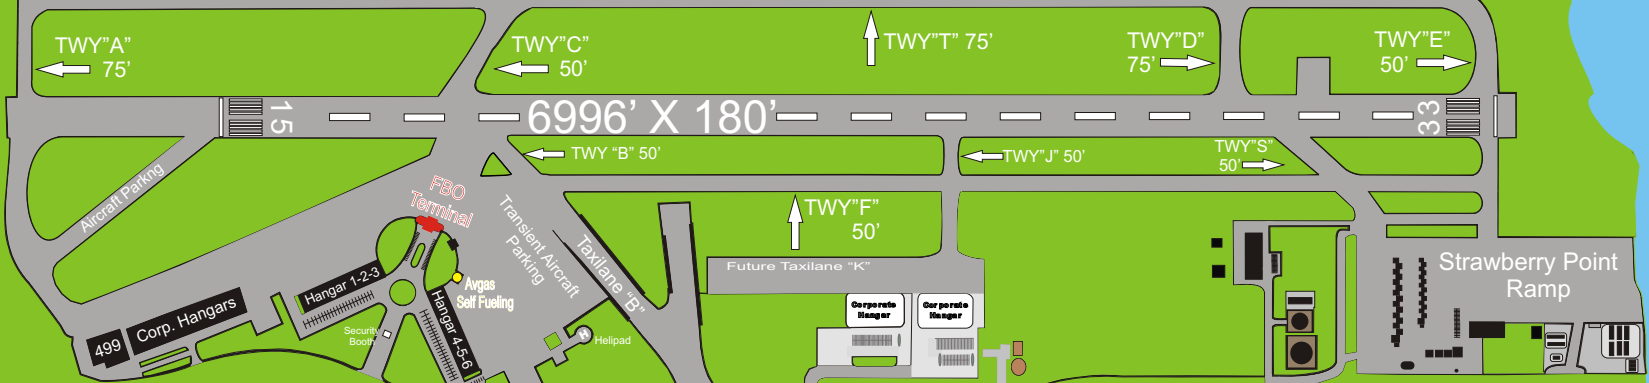

# Maryland Air National Guard

FROG MORTAR CREEK

DARK HEAD COVE

STANSBURY CREEK