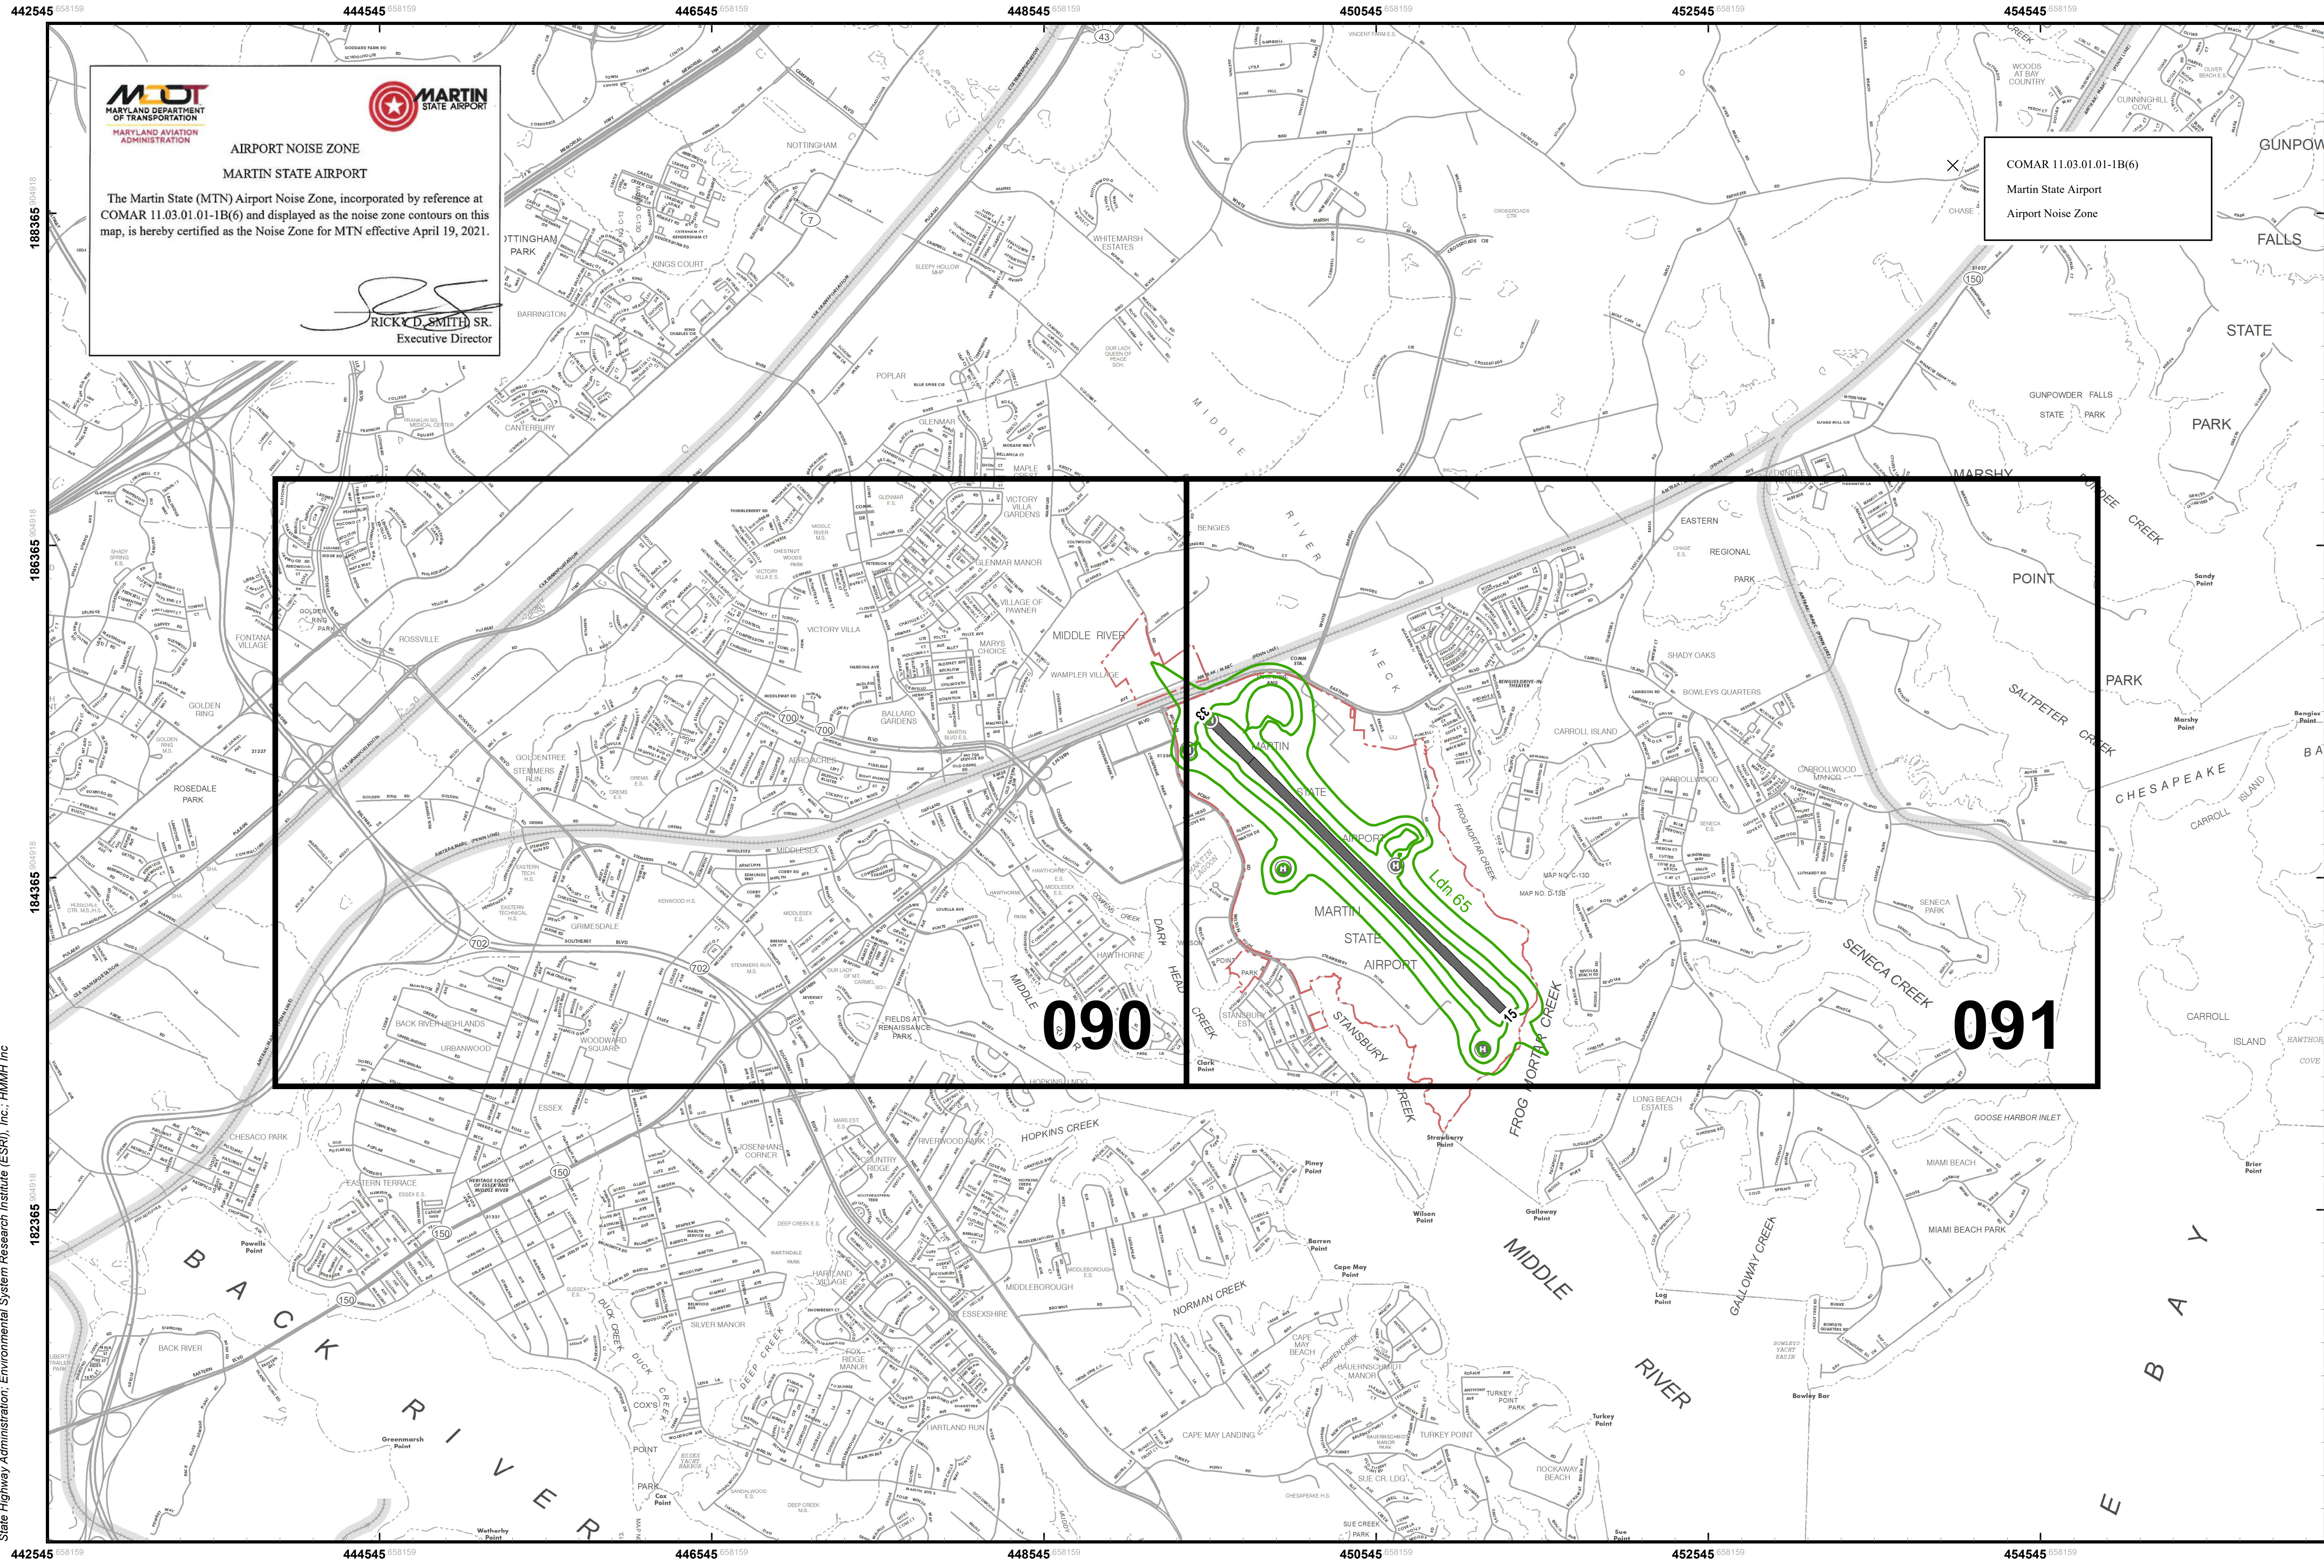

2020 Airport Noise Zone

Baltimore County, Maryland
Tax Map Grid
Prepared May 14, 2020