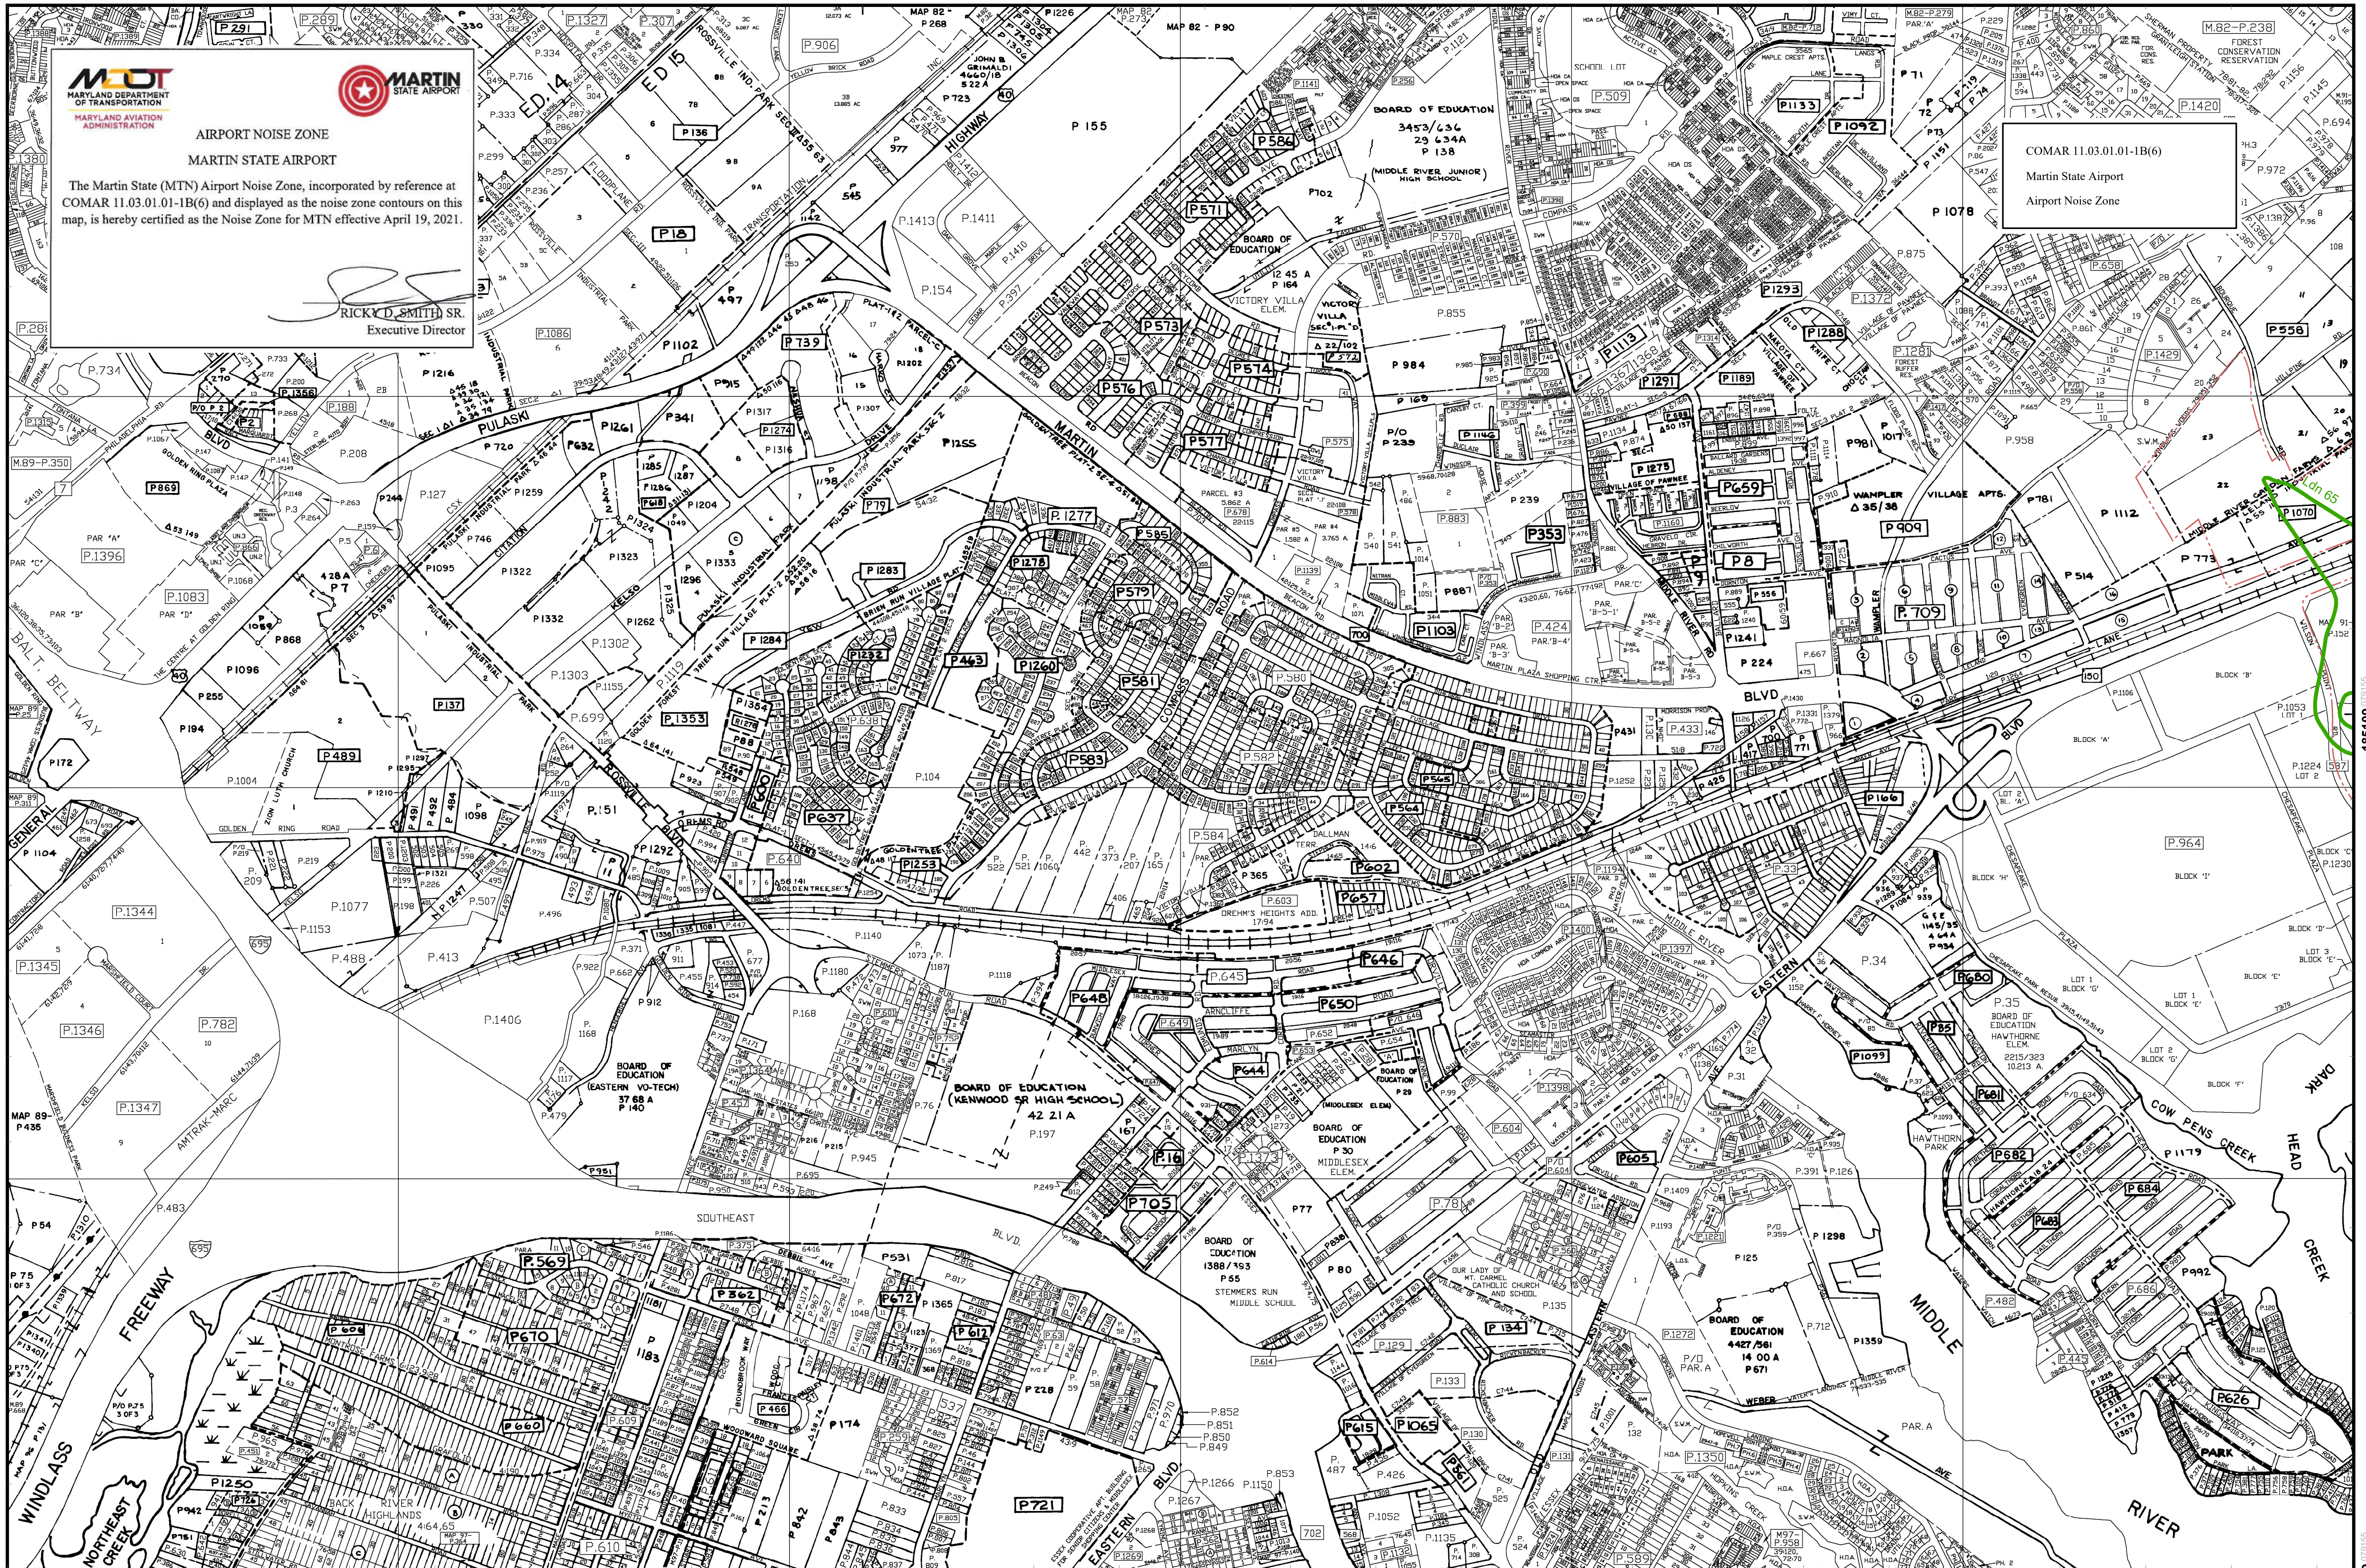

AIRPORT NOISE ZONE
MARTIN STATE AIRPORT

The Martin State (MTN) Airport Noise Zone, incorporated by reference at COMAR 11.03.01.01-1B(6) and displayed as the noise zone contours on this map, is hereby certified as the Noise Zone for MTN effective April 19, 2021.

RICKY D. SMITH, SR.
Executive Director

COMAR 11.03.01.01-1B(6)
Martin State Airport
Airport Noise Zone

Data Sources: Maryland Department of Transportation, Maryland Aviation Administration, Office of Environmental Services; Maryland Department of Planning, Tax Map - March, 2016; Maryland Department of Transportation, State Highway Administration, Environmental System Research Institute (ESRI), Inc.; HMMH Inc

2020 Airport Noise Zone

Baltimore County, Maryland

Tax Map
Prepared May 14, 2020

MAP NO.
090

185103 0779155