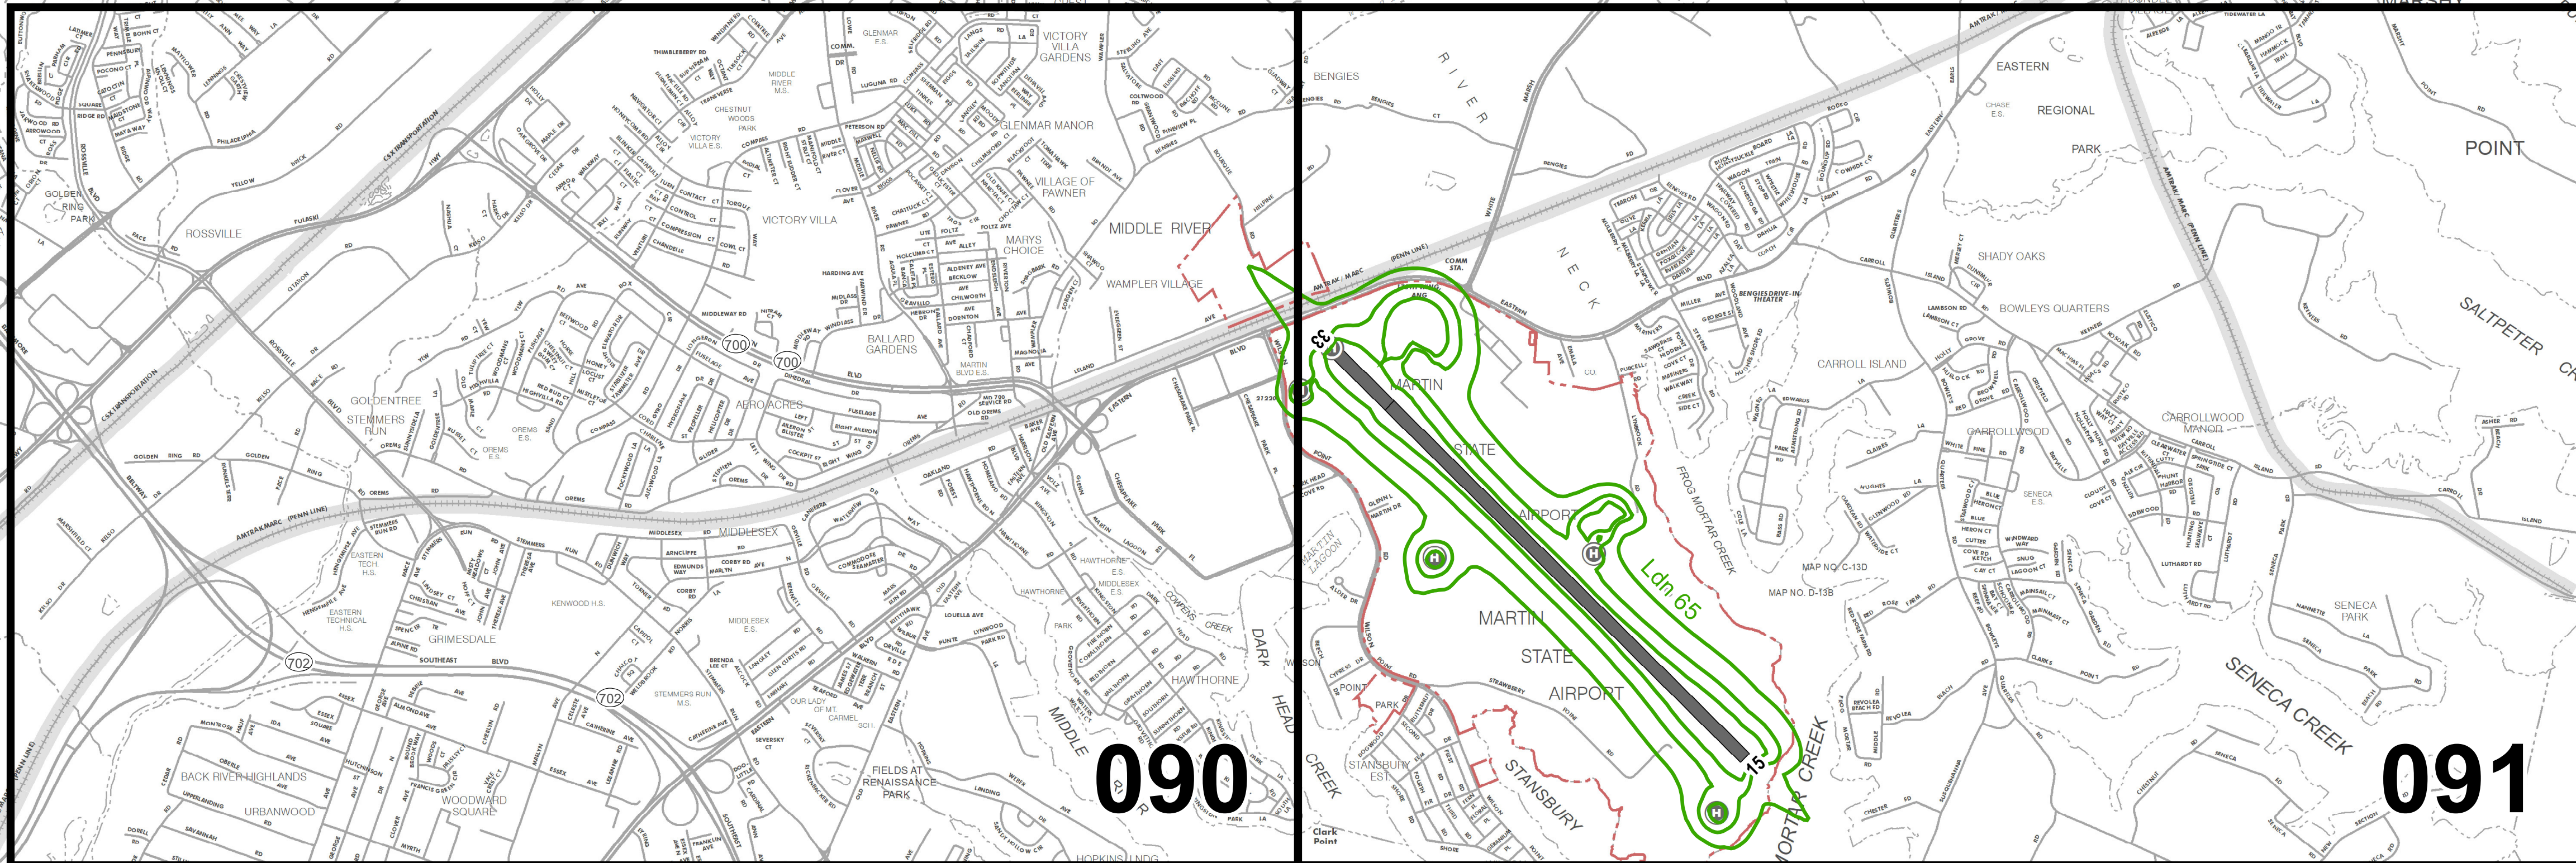

AIRPORT NOISE ZONE
MARTIN STATE AIRPORT

The Martin State (MTN) Airport Noise Zone, incorporated by reference at COMAR 11.03.01-1B(6) and displayed as the noise zone contours on this map, is hereby certified as the Noise Zone for MTN effective April 19, 2021.

RICKY D. SMITH SR.
Executive Director

COMAR 11.03.01-1B(6)
Martin State Airport
Airport Noise Zone