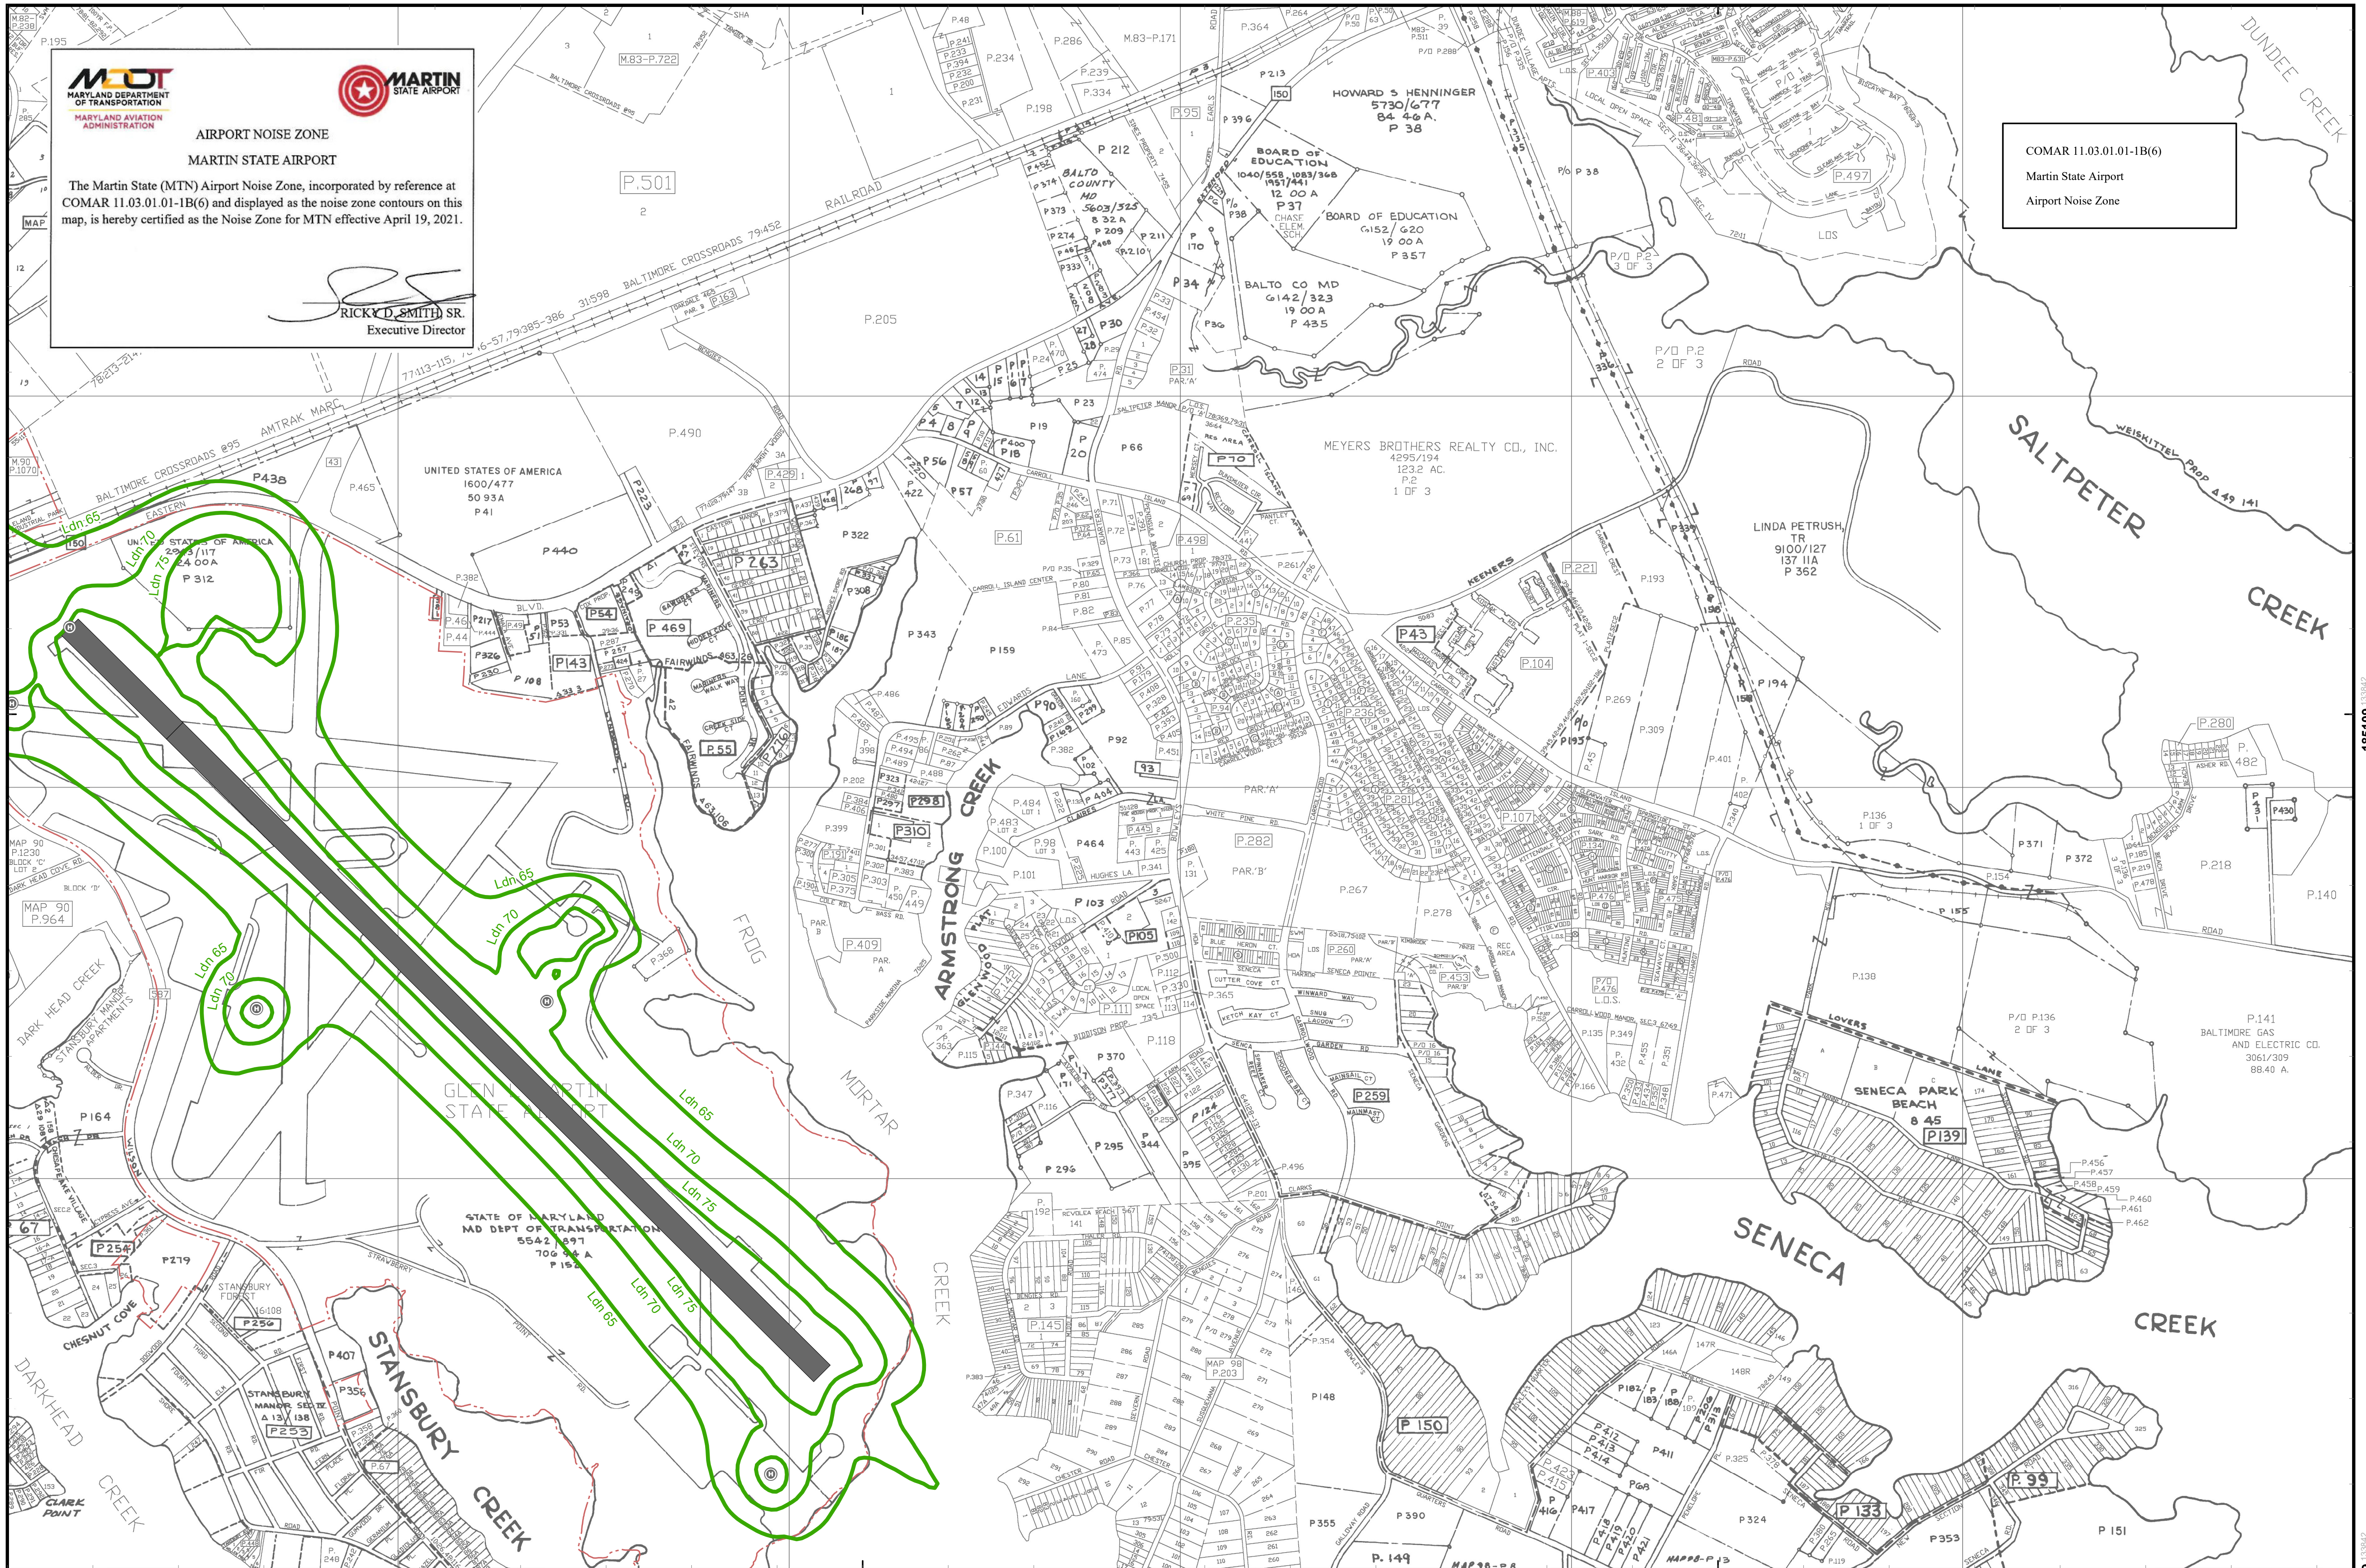

AIRPORT NOISE ZONE
MARTIN STATE AIRPORT

The Martin State (MTN) Airport Noise Zone, incorporated by reference at COMAR 11.03.01.01-1B(6) and displayed as the noise zone contours on this map, is hereby certified as the Noise Zone for MTN effective April 19, 2021.

RICKY D. SMITH SR.
Executive Director

COMAR 11.03.01.01-1B(6)
Martin State Airport
Airport Noise Zone

Data Sources: Maryland Department of Transportation, Maryland Aviation Administration, Office of Environmental Services;
Maryland Department of Planning, Tax Map - March, 2016; Maryland Department of Transportation,
State Highway Administration, Environmental System Research Institute (ESRI), Inc., HMMH Inc

2020 Airport Noise Zone

Baltimore County, Maryland

Tax Map
Prepared May 14, 2020

MAP NO.
091