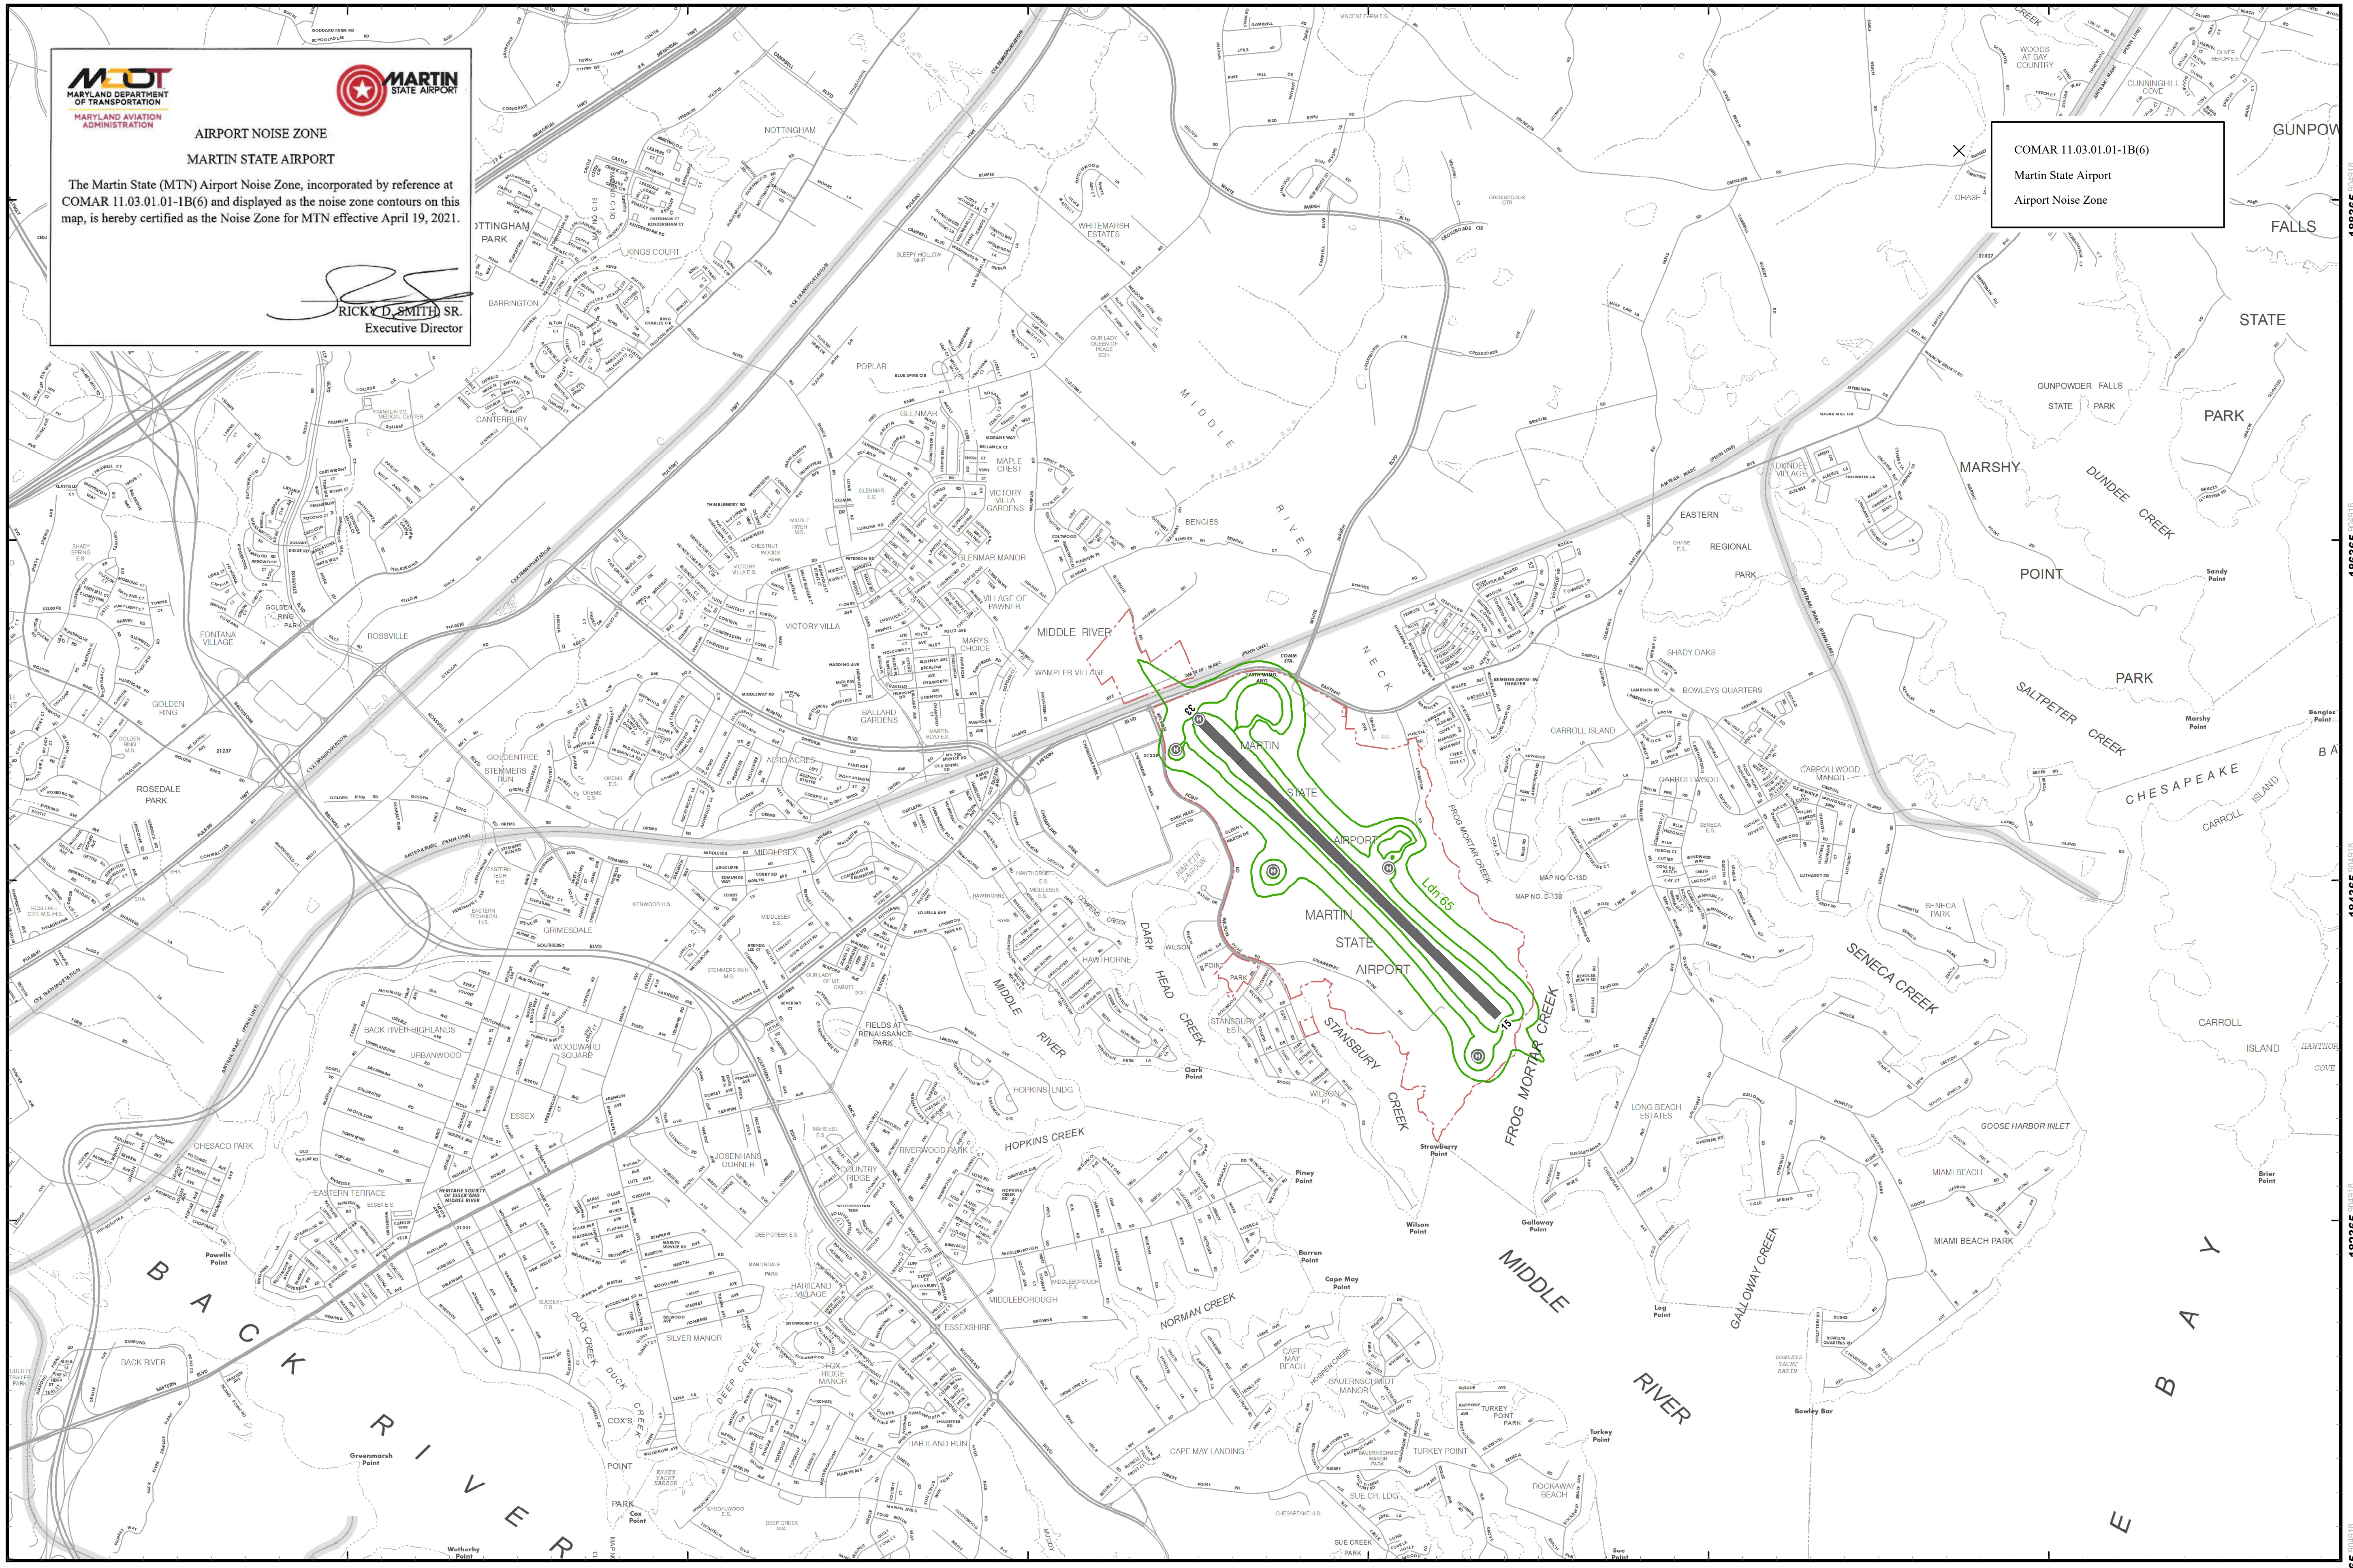

442545 658159 444545 658159 446545 658159 448545 658159 450545 658159 452545 658159 454545 658159

MDT
MARYLAND DEPARTMENT OF TRANSPORTATION
MARYLAND AVIATION ADMINISTRATION

MARTIN STATE AIRPORT

AIRPORT NOISE ZONE
MARTIN STATE AIRPORT

The Martin State (MTN) Airport Noise Zone, incorporated by reference at COMAR 11.03.01-1B(6) and displayed as the noise zone contours on this map, is hereby certified as the Noise Zone for MTN effective April 19, 2021.

RICKY D. SMITH, SR.
Executive Director

COMAR 11.03.01-1B(6)
Martin State Airport
Airport Noise Zone

Data Sources: Maryland Department of Transportation, Maryland Aviation Administration, Office of Environmental Services, Maryland Department of Planning, Maryland Department of Transportation, State Highway Administration, Environmental System Research Institute (ESRI), Inc., HMMH Inc

442545 658159 444545 658159 446545 658159 448545 658159 450545 658159 452545 658159 454545 658159

2020 Airport Noise Zone

Baltimore County, Maryland

2020 Airport Noise Zone
Prepared May 14, 2020

188365 04918
186365 04918
184365 04918
182365 04918
180365 04918