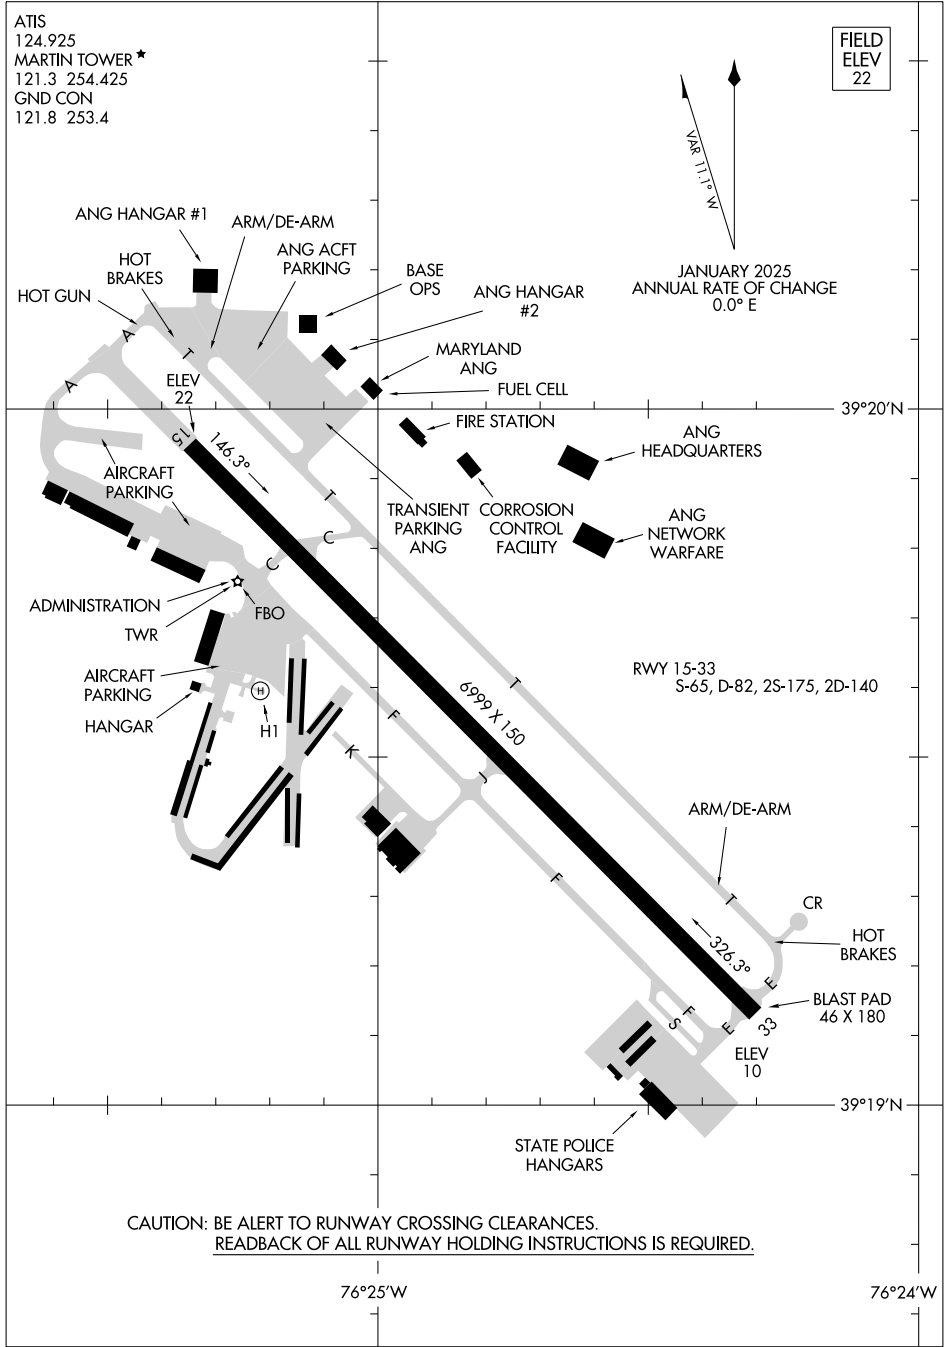

# AIRPORT DIAGRAM

AL-5222 (FAA)

MARTIN STATE (MTN)  
BALTIMORE, MARYLAND

ATIS  
124.925  
MARTIN TOWER ★  
121.3 254.425  
GND CON  
121.8 253.4

FIELD  
ELEV  
22

VAR 11.0° W  
JANUARY 2025  
ANNUAL RATE OF CHANGE  
0.0° E

NE-3, 22 JAN 2026 to 19 FEB 2026

NE-3, 22 JAN 2026 to 19 FEB 2026

# AIRPORT DIAGRAM

25331

BALTIMORE, MARYLAND  
MARTIN STATE (MTN)